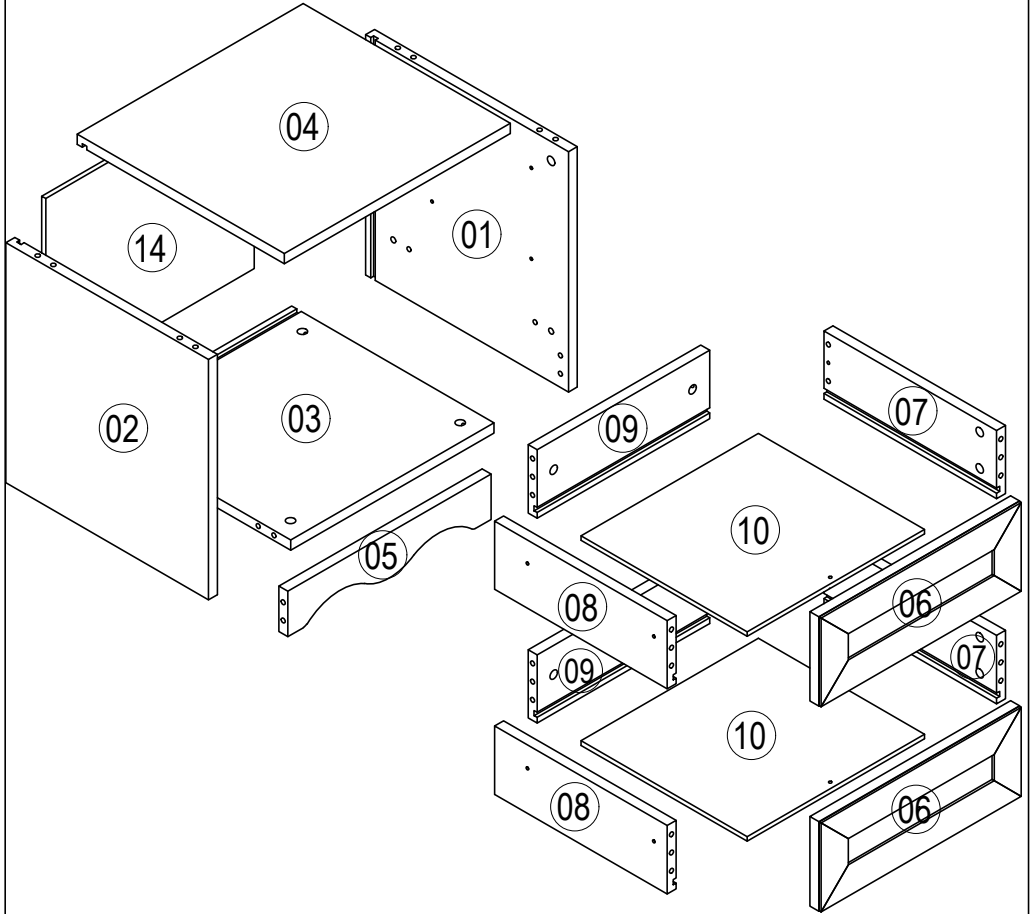

PARÇA LİSTESİ PARTS LIST

FR-002

NO	ADET/PCS	NO	ADET/PCS	NO	ADET/PCS
01	1				
02	1				
03	1				
04	1				
05	1				
06	2				
07	2				
08	2				
09	2				
10	2				

YEDEK PARÇA SİPARİŞLERİNİ RESME BAKARAK PARÇA NUMARASINA GÖRE VERİNİZ
PLEASE ORDER THE SPARE PARTS ACCORDING TO THE REFERENCE NUMBER ON THE DRAWING