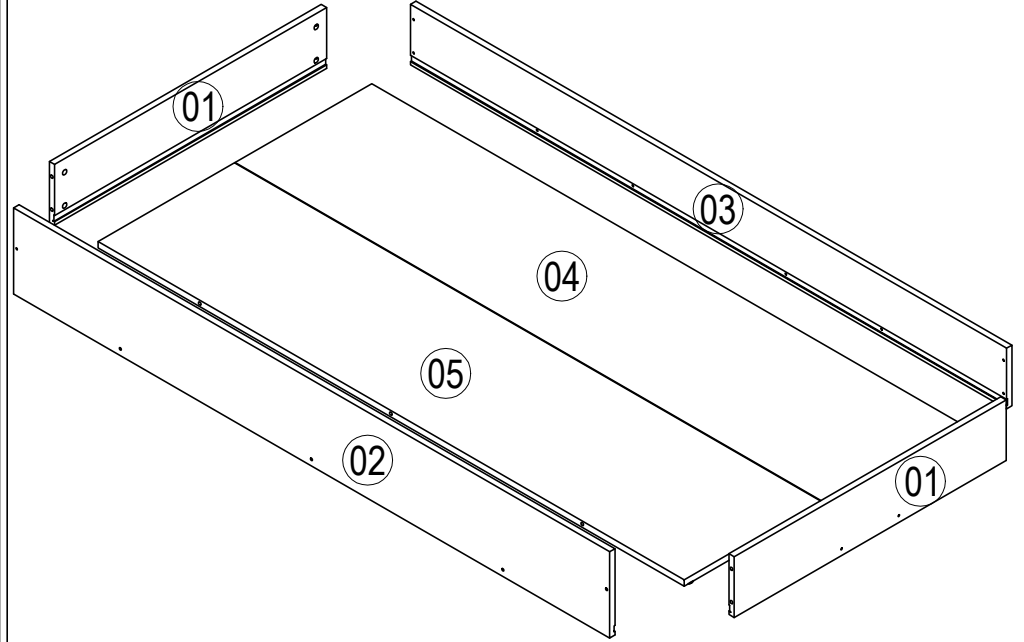

PARÇA LİSTESİ PARTS LIST

FR-002

NO	ADET/PCS	NO	ADET/PCS	NO	ADET/PCS
01	2				
02	1				
03	1				
04	1				
05	1				

YEDEK PARÇA SİPARİŞLERİNİ RESME BAKARAK PARÇA NUMARASINA GÖRE VERİNİZ
PLEASE ORDER THE SPARE PARTS ACCORDING TO THE REFERENCE NUMBER ON THE DRAWING