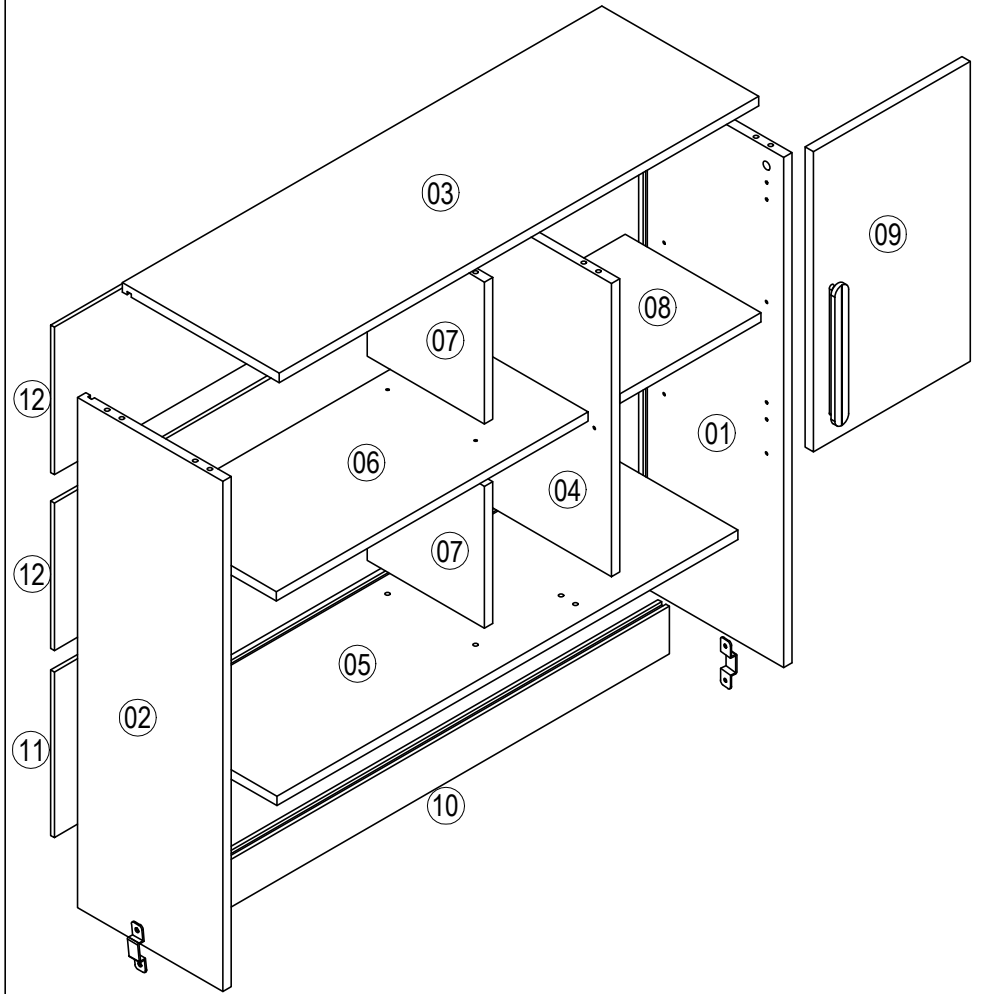

PARÇA LİSTESİ PARTS LIST

FR-002

NO	ADET/PCS	NO	ADET/PCS	NO	ADET/PCS
01	1	11	1		
02	1	12	2		
03	1				
04	1				
05	1				
06	1				
07	2				
08	1				
09	1				
10	1				

YEDEK PARÇA SİPARİŞLERİNİ RESME BAKARAK PARÇA NUMARASINA GÖRE VERİNİZ
PLEASE ORDER THE SPARE PARTS ACCORDING TO THE REFERENCE NUMBER ON THE DRAWING